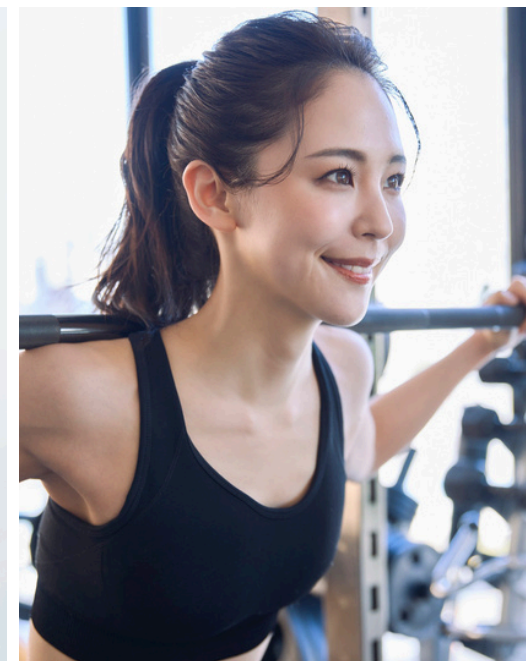

RINA
リナ

HEIGHT 162cm BUST 84cm WAIST 61cm HIPS 87cm SHOES 22.5cm
EYES Brown HAIR Dark brown ROOTS Japan

✉ casting@mixlinkcasting.com